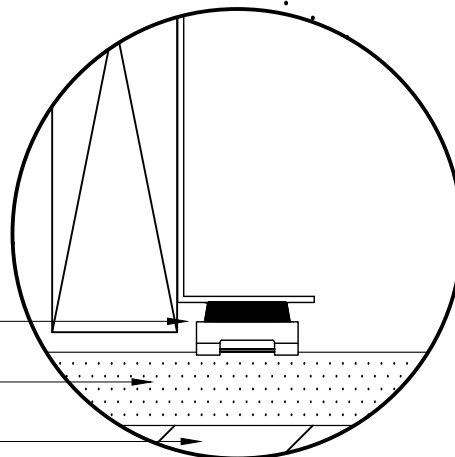

GenieClip LB2

Furring Channel

Gypsum Board